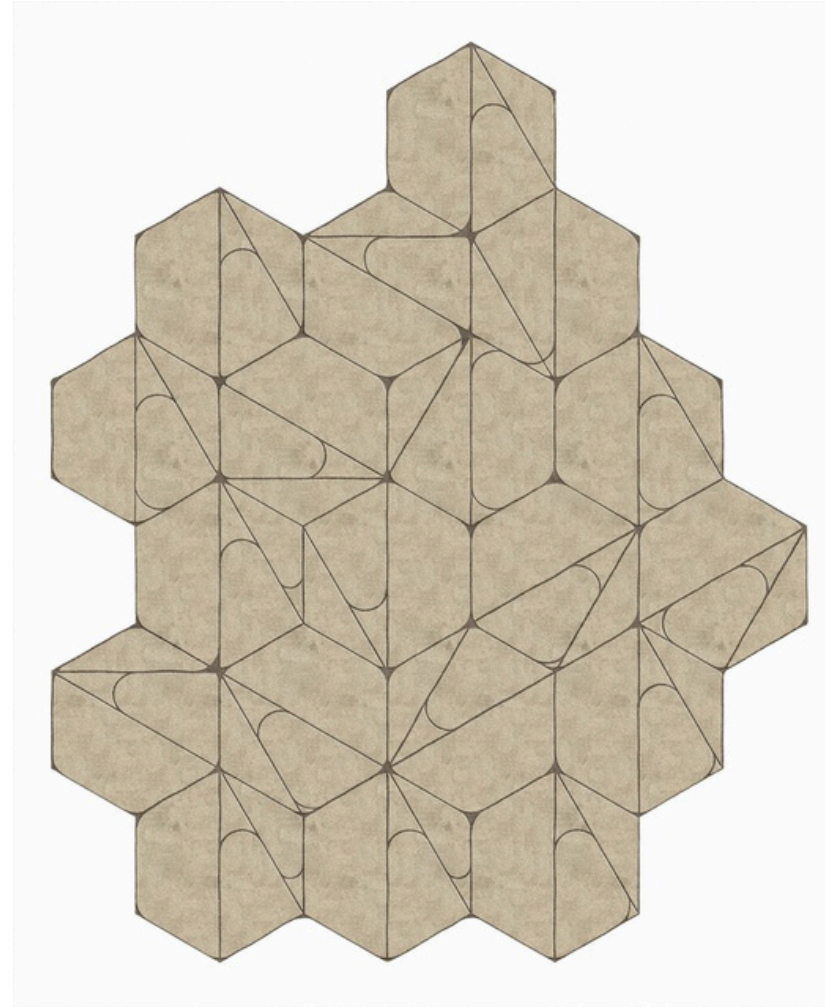

200 x 300
New-zealand wool

200 x 300
New-zealand wool

DUNE. SHAGGY. NEO. REVERB. ARQO. RETRO-CARVING. BIOPHIL. FOILAGE. WAVES. BROKEN-GRADIANTS. MODERNIST. DISTORDED. **RUNNERS**. ALL-OVER.

200 x 300
New-zealand wool

200 x 300
New-zealand wool

DUNE. SHAGGY. NEO. REVERB. ARQO. RETRO-CARVING. BIOPHIL. FOILAGE. WAVES. BROKEN-GRADIANTS. MODERNIST. DISTORDED. RUNNERS. **ALL-OVER.**

200 x 300
New-zealand wool

DUNE. SHAGGY. NEO. REVERB. ARQO. RETRO-CARVING. BIOPHIL. FOILAGE. WAVES. BROKEN-GRADIANTS. MODERNIST. DISTORDED. RUNNERS. **ALL-OVER.**