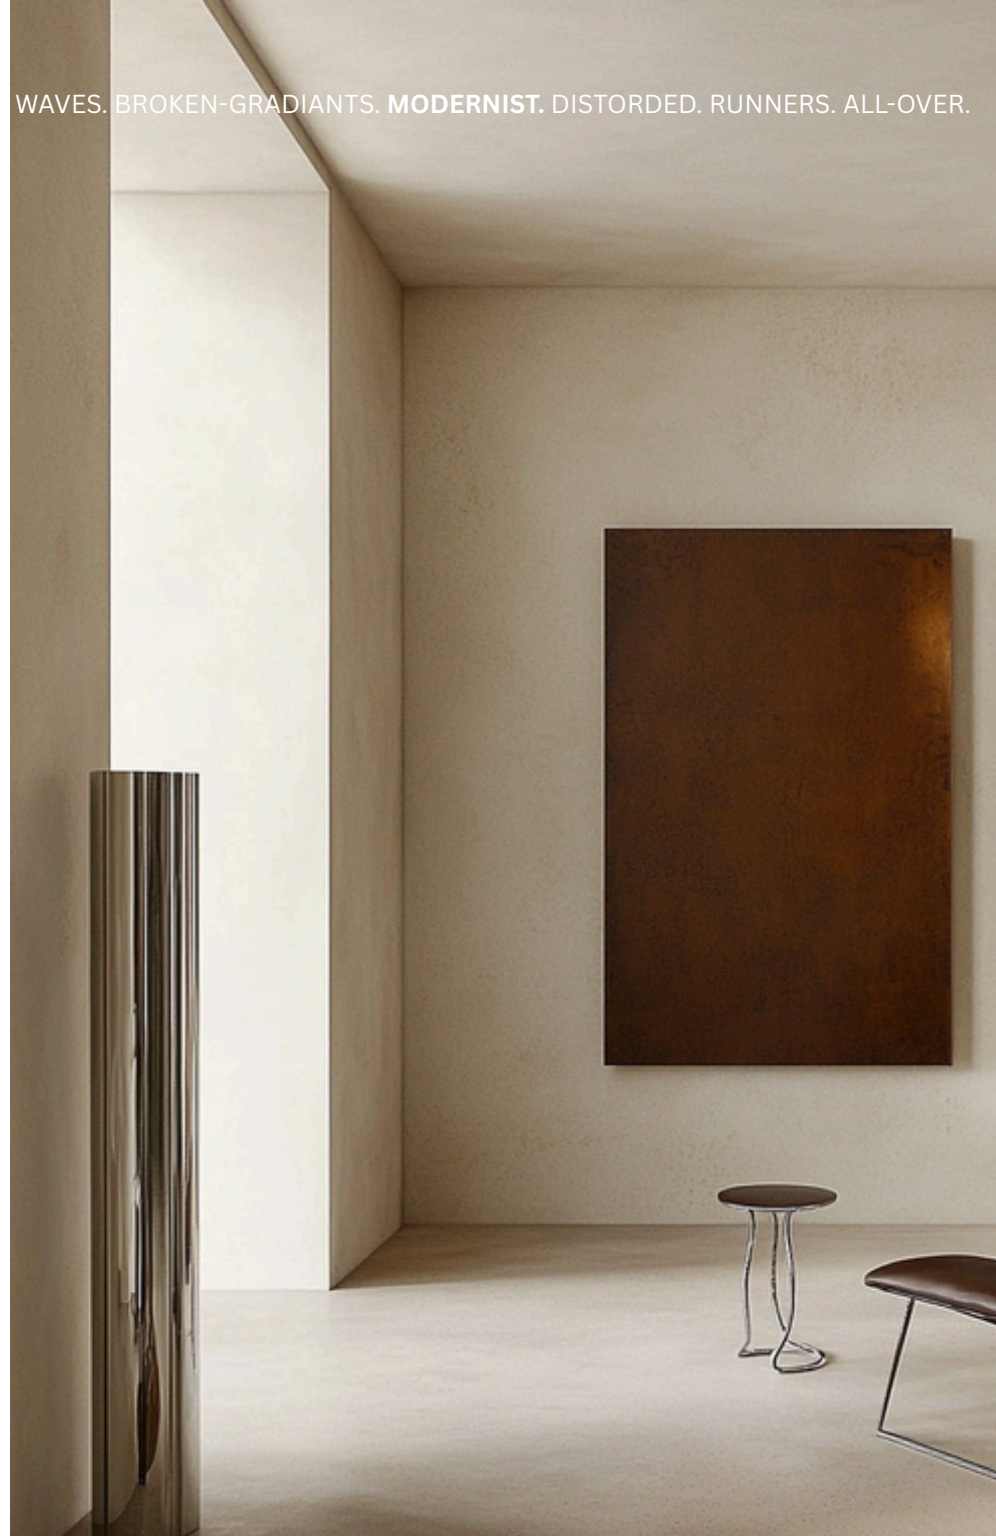

DUNE. SHAGGY. NEO. REVERB. ARQO. RETRO-CARVING. BIOPHIL. FOILAGE. WAVES. BROKEN-GRADIANTS. MODERNIST. DISTORDED. RUNNERS. ALL-OVER.