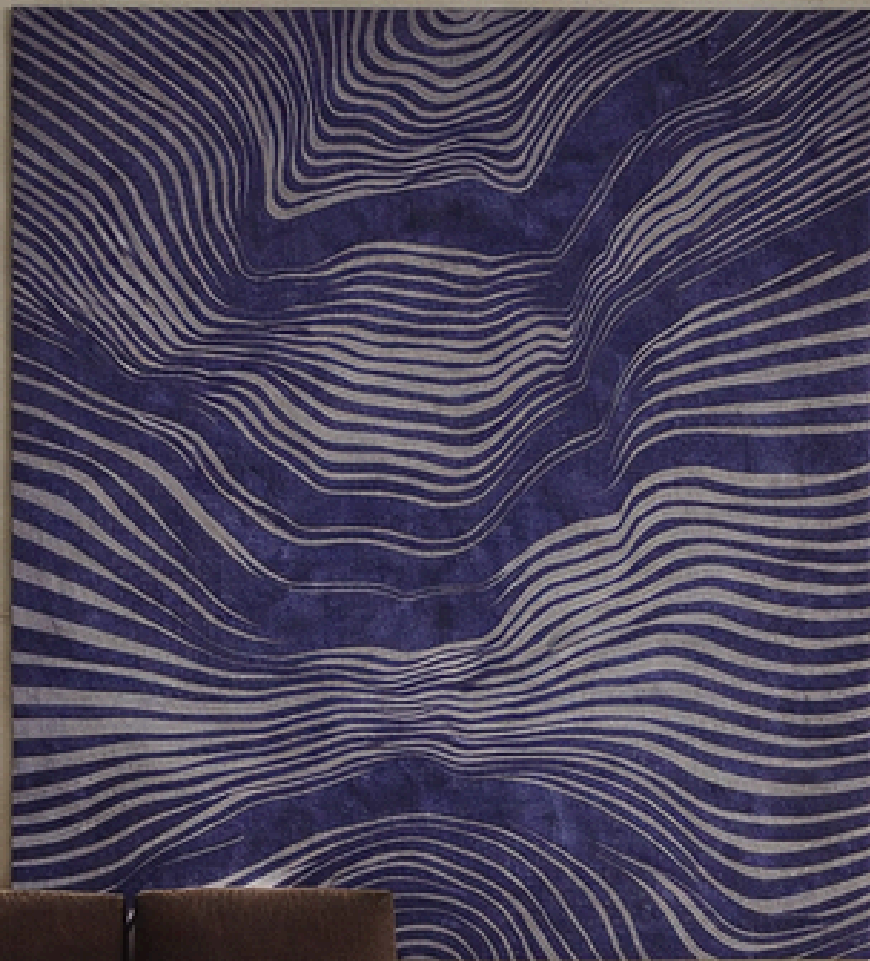

200 x 300
New-zealand wool

DUNE. SHAGGY. NEO. REVERB. ARQO. RETRO-CARVING. BIOPHIL. FOILAGE. WAVES. BROKEN-GRADIANTS. MODERNIST. **DISTORDED**. RUNNERS. ALL-OVER.

200 x 300
New-zealand wool

DUNE. SHAGGY. NEO. REVERB. ARQO. RETRO-CARVING. BIOPHIL. FOILAGE. WAVES. BROKEN-GRADIANTS. MODERNIST. **DISTORDED.** RUNNERS. ALL-OVER.

200 x 300
New-zealand wool

DUNE. SHAGGY. NEO. REVERB. ARQO. RETRO-CARVING. BIOPHIL. FOILAGE. WAVES. BROKEN-GRADIANTS. MODERNIST. DISTORDED. **RUNNERS.** ALL-OVER.

RUNNERS.

DUNE. SHAGGY. NEO. REVERB. ARQO. RETRO-CARVING. BIOPHIL. FOILAGE. WAVES. BROKEN-GRADIANTS. MODERNIST. DISTORDED. **RUNNERS**. ALL-OVER.

200 x 300
New-zealand wool

200 x 300
New-zealand wool

DUNE. SHAGGY. NEO. REVERB. ARQO. RETRO-CARVING. BIOPHIL. FOILAGE. WAVES. BROKEN-GRADIANTS. MODERNIST. DISTORDED. **RUNNERS**. ALL-OVER.

200 x 300
New-zealand wool