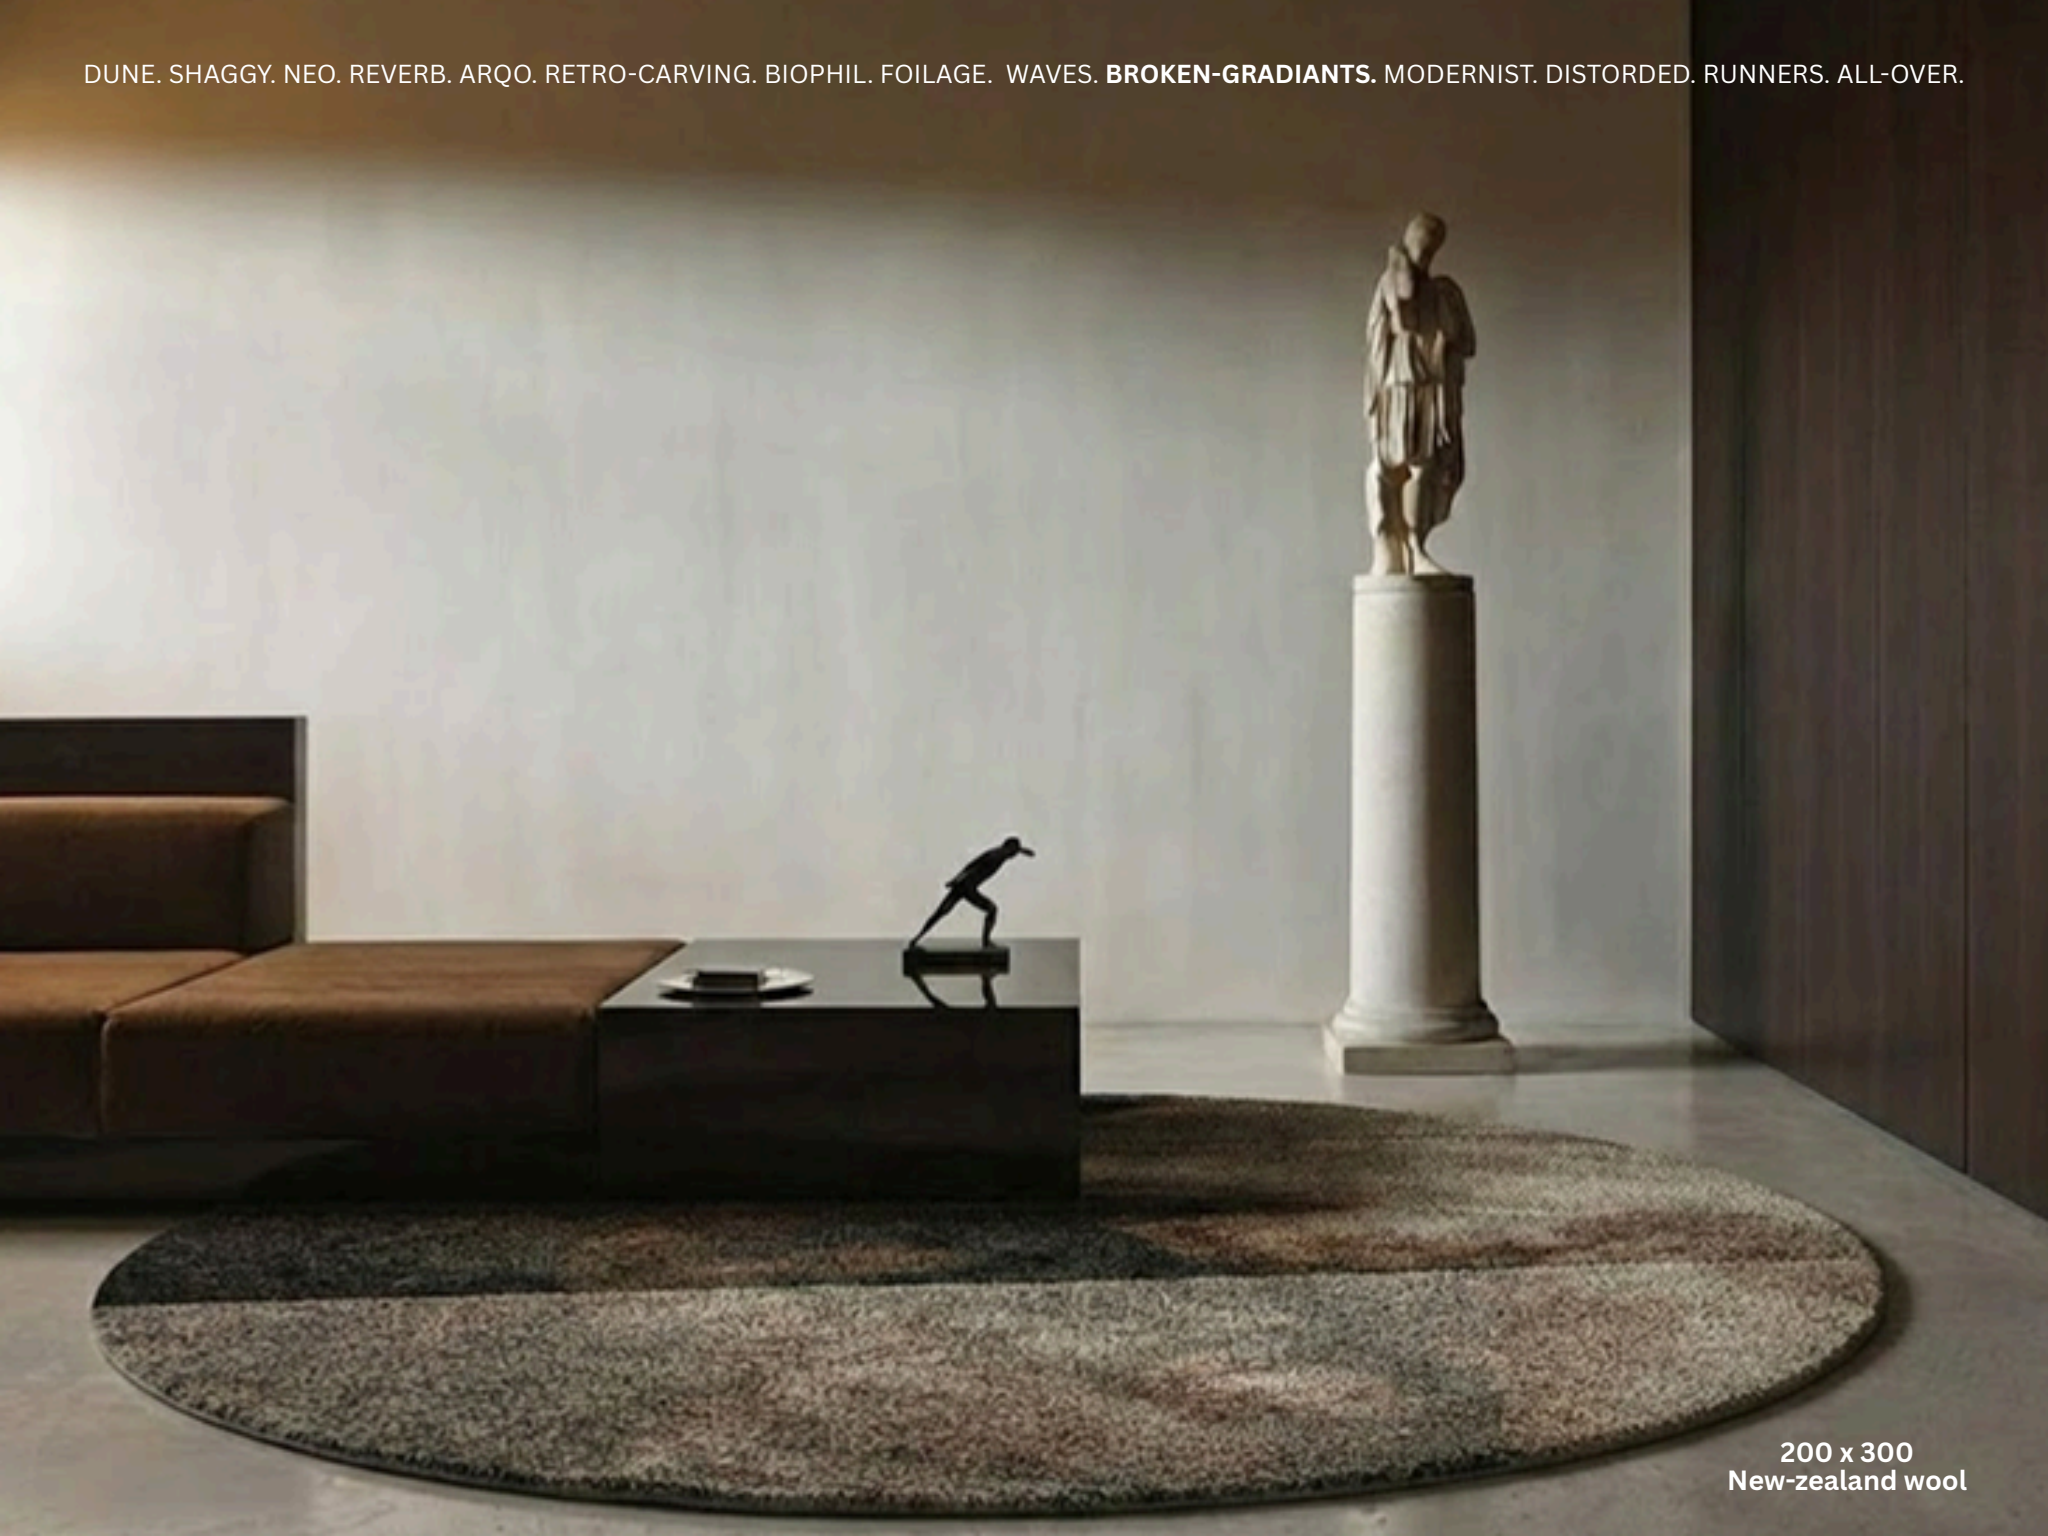

FOILAGE.

DUNE. SHAGGY. NEO. REVERB. ARQO. RETRO-CARVING. BIOPHIL. **FOILAGE.** WAVES. BROKEN-GRADIANTS. MODERNIST. DISTORDED. RUNNERS. ALL-OVER.

200 x 300
New-zealand wool

200 x 300
New-zealand wool

200 x 300
New-zealand wool

200 x 300
New-zealand wool

DUNE. SHAGGY. NEO. REVERB. ARQO. RETRO-CARVING. BIOPHIL. **FOILAGE.** WAVES. BROKEN-GRADIANTS. MODERNIST. DISTORDED. RUNNERS. ALL-OVER.

200 x 300
New-zealand wool

DUNE. SHAGGY. NEO. REVERB. ARQO. RETRO-CARVING. BIOPHIL. FOILAGE. WAVES. **BROKEN-GRADIANTS.** MODERNIST. DISTORDED. RUNNERS. ALL-OVER.

**BROKEN
GRADIANTS.**

DUNE. SHAGGY. NEO. REVERB. ARQO. RETRO-CARVING. BIOPHIL. FOILAGE. WAVES. **BROKEN-GRADIANTS.** MODERNIST. DISTORDED. RUNNERS. ALL-OVER.

200 x 300
New-zealand wool

DUNE. SHAGGY. NEO. REVERB. ARQO. RETRO-CARVING. BIOPHIL. FOILAGE. WAVES. **BROKEN-GRADIANTS.** MODERNIST. DISTORDED. RUNNERS. ALL-OVER.